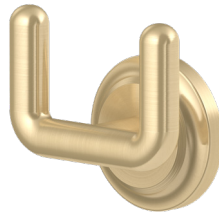

Sleeves sold separately.

DUO COLLECTION

Sleeves sold separately.

Single-Lever Basin Faucet
SB-4601-BBZ

Single-Lever Faucet Sleeve
A-SLF-MB

Widespread Faucet
SB-4621-BBZ

Widespread Faucet Sleeve
A-WSF-MB

Shower Valve Trim

CPT-4640-BBZ (diverter)
CPT-4600-BBZ (non-diverter)

Shower Valve Trim Sleeve
A-SVT-MB

Three-Way Transfer Valve Trim

CPT-4620-3-BBZ

Transfer Valve Trim Sleeve
A-TVT-MB

Showerhead

S-4600-BBZ
S-4600-BBZ-E15 (1.5 gpm)
S-4600-BBZ-E175 (1.75 gpm)
S-4600-BBZ-E2 (2 gpm)

Handheld Showerhead

VS-4600-BBZ
VS-4600-BBZ-E15 (1.5 gpm)
VS-4600-BBZ-E175 (1.75 gpm)
VS-4600-BBZ-E2 (2 gpm)

Tub Spout

S-4651-BBZ (diverter)
S-4650-BBZ (non-diverter)

Tub Spout Sleeve
A-TS-MB

Double Robe Hook

SA-4608-BBZ

Slide Bar

SA-4602-BBZ

10" Hand Towel Bar
SA-4604-BBZ

18" Towel Bar
SA-4607-18-BBZ

24" Towel Bar
SA-4607-24-BBZ

Toilet Paper Holder
SA-4605-BBZ

SPEAKMAN®