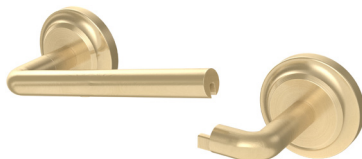

From tub spouts to faucets and towel bars to robe hooks, the design options are limitless with the Duo Collection. Choose from finishes in chrome, matte black, brushed nickel or brushed bronze for your base fixture - then choose a sleeve in a different finish for a look that perfectly contrasts and is always in style.

Sleeves sold separately.

DUO COLLECTION

Sleeves sold separately.

Single-Lever Basin Faucet
SB-4601-BBZ

Single-Lever Faucet Sleeve
A-SLF-MB

Widespread Faucet
SB-4621-BBZ

Widespread Faucet Sleeve
A-WSF-MB

Shower Valve Trim

Handheld Showerhead

VS-4600-BBZ
VS-4600-BBZ-E15 (1.5 gpm)
VS-4600-BBZ-E175 (1.75 gpm)
VS-4600-BBZ-E2 (2 gpm)

Tub Spout

S-4651-BBZ (diverter)
S-4650-BBZ (non-diverter)

Tub Spout Sleeve
A-TS-MB

Double Robe Hook

SA-4608-BBZ

Slide Bar

SA-4602-BBZ

10" Hand Towel Bar
SA-4604-BBZ

18" Towel Bar
SA-4607-18-BBZ

24" Towel Bar
SA-4607-24-BBZ

Toilet Paper Holder
SA-4605-BBZ

SPEAKMAN®