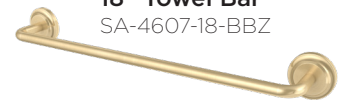

Handheld Showerhead

VS-4600-BBZ
VS-4600-BBZ-E15 (1.5 gpm)
VS-4600-BBZ-E175 (1.75 gpm)
VS-4600-BBZ-E2 (2 gpm)

Tub Spout

S-4651-BBZ (diverter)
S-4650-BBZ (non-diverter)

Tub Spout Sleeve
A-TS-MB

Double Robe Hook

SA-4608-BBZ

Slide Bar

SA-4602-BBZ

10" Hand Towel Bar
SA-4604-BBZ

18" Towel Bar
SA-4607-18-BBZ

24" Towel Bar
SA-4607-24-BBZ

Toilet Paper Holder
SA-4605-BBZ

SPEAKMAN®