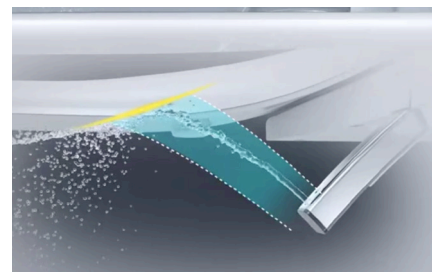

ELONGATED HEATED BIDET SEAT WITH REMOTE

HEATED BIDET TOILET SEAT WITH REMOTE

WARM, CLEAN AND DRY NOT ALL BIDETS ARE CREATED EQUAL

One of the most trusted names in plumbing has created a bidet seat for all of us. With the Speakman Heated Bidet Seat, you get the benefits of toilet paper-free cleaning with added features like heated water delivery, heated seat and heated air drying. The result is a comfortable and sanitary experience for the entire family.

Remote Control
(Batteries & wall hanger included)

Anti-bacterial seat

Self-cleaning wand

One Button Smart Control

Nozzle optimizes spraying distance

FEATURES

- Installs on most elongated toilets using common household tools; includes all hardware, mounting plate and AC adapter
- Looks and feels like a traditional toilet seat: push button activates the bidet nozzle when you need it, tucks away when you don't
- Three bidet water rinse options for the ultimate in hygiene
- Anti-bacterial bidet nozzle self-cleans after use
- Built-in nightlight and deodorizer enhance the functionality
- Air drying with 6 variable temperature settings
- Heated seat with 6 different temperature options
- 6 water temperature adjustments and 5 water levels to choose from
- Quiet open and close seat
- Safety features built in: seat temperature automatically lowers a level after 1min 10sec to prevent overheating
- Remote control + remote wall hanger included